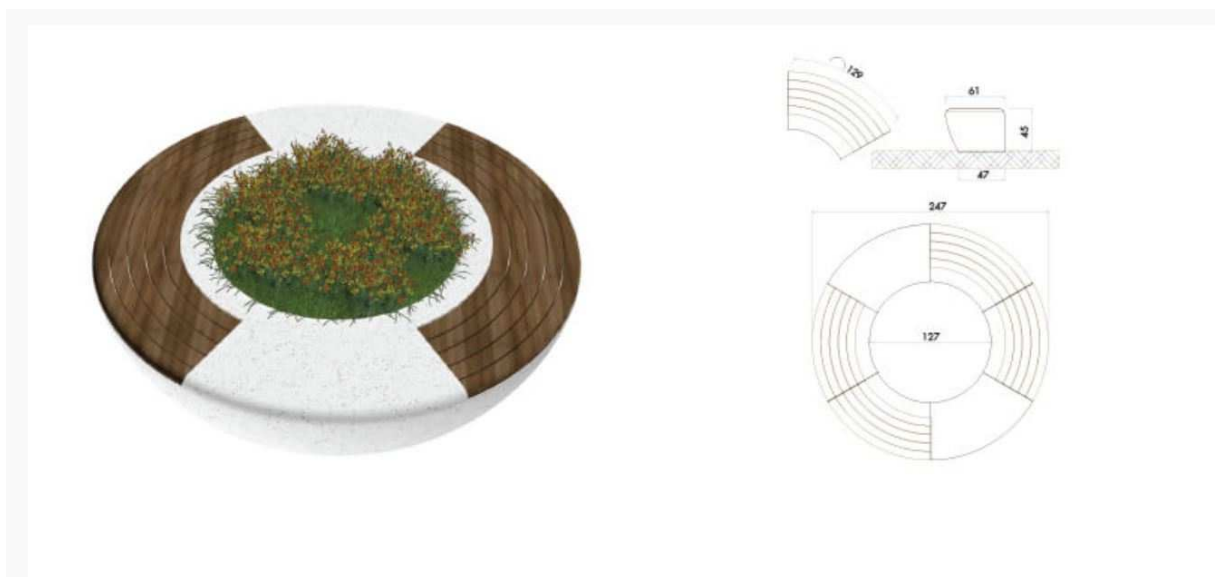

Our products adapt to each venue individually or as modules can be used in different mobility. They allow the concept works in the outdoors with the thoroughness of the interior.

Fig. 1 Rest area around tree or meadows